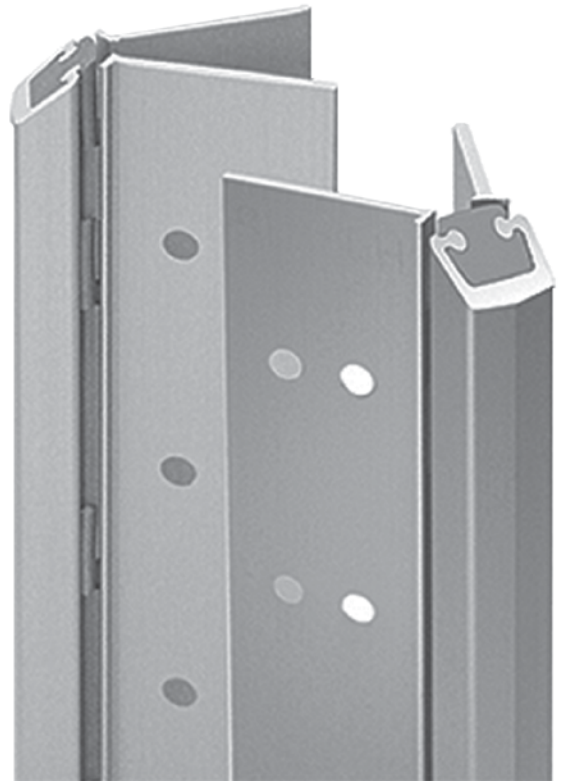

Material

Aluminum 6063-T6

PRODUCT SIZE OPTIONS

Length (inches)	Length (cm)	Hole Count (Door)	Hole Count (Jamb)
79	200.7	15	15
83	210.8	19	19
95	241.3	19	19