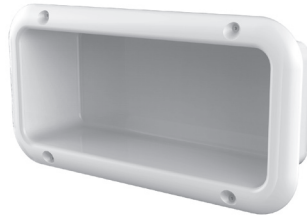

C O R R E C T I O N A L

**LIGATURE RESISTANT
FRAMED MIRROR**

FM760

**LIGATURE RESISTANT
TOILET PAPER HOLDER**

TR740

**LIGATURE RESISTANT
EXHAUST/SUPPLY GRILLE**

EG450

**LIGATURE RESISTANT
GRAB BAR**

GB730

**LIGATURE RESISTANT
RECESSED SHELF**

RS780

SH340

SV230

SV715

**LIGATURE RESISTANT
THERMOSTAT COVER**

TM260

**LIGATURE RESISTANT
PTAC COVER**

TA650

**LIGATURE RESISTANT
SHOWER PANEL, SHOWER
HEAD & SHOWER VALVE**

SV715, SH340 & SV230