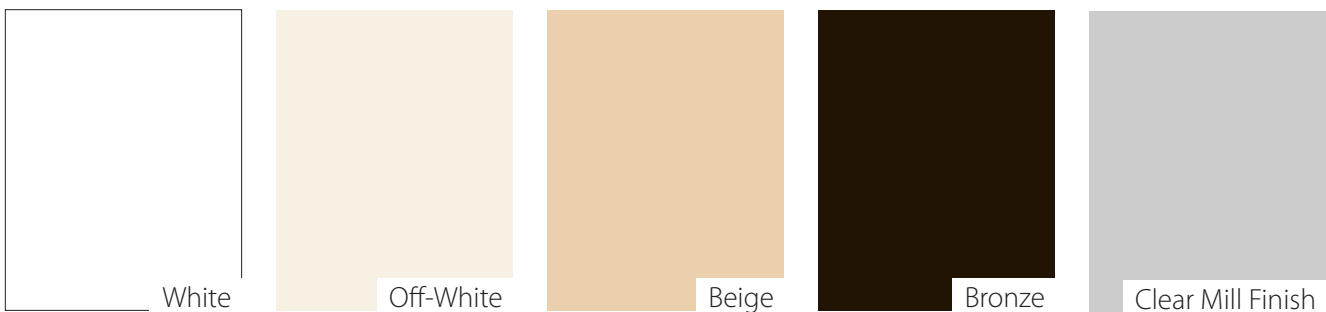

# WebbLok™ HARDWARE OPTIONS

Virtually indestructible window coverings for all environments.

**CLICKEZE®**  
PRIVACY SYSTEMS

Security boxes are available in the following standard colors:

Mullions are available in the following standard colors:

Track is available in the following standard colors:

- Additional powder-coat colors available upon request, charges may apply
- Due to variances among monitors and printers, the color represented may appear differently than the actual products.