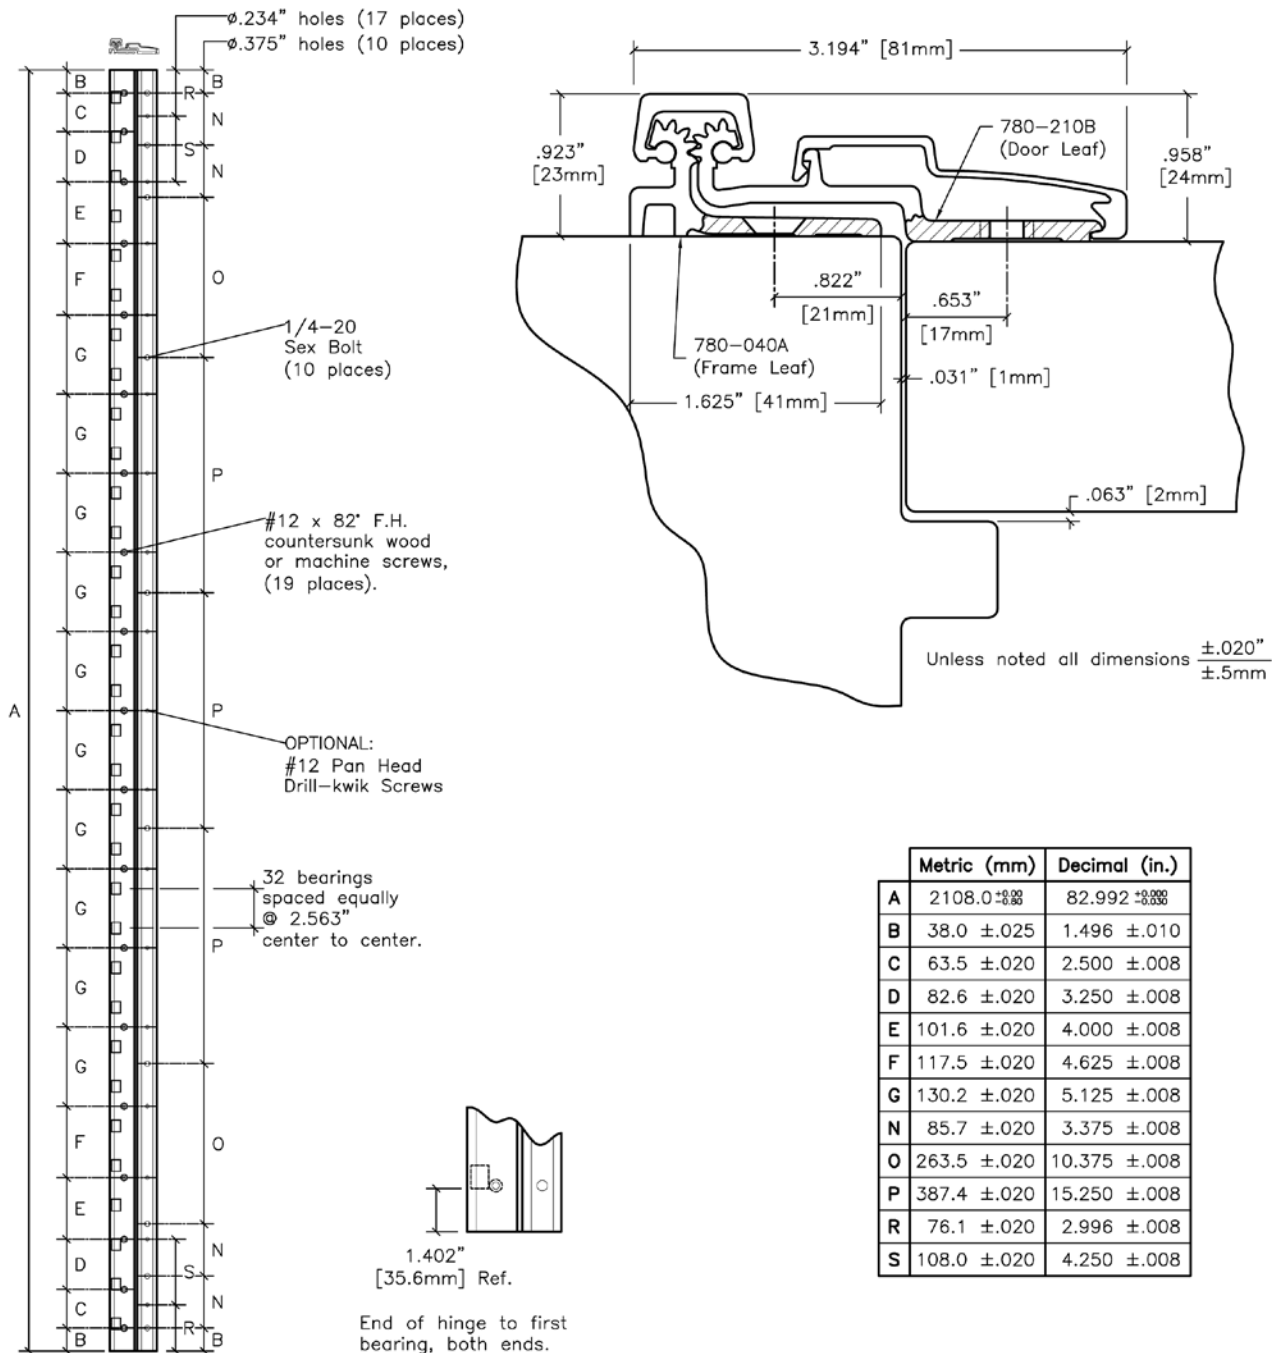

BEHAVIORAL SAFETY PRODUCTS

SAFE → AESTHETIC → FUNCTIONAL

LIGATURE RESISTANT CONTINUOUS GEAR HINGE WITH HOSPITAL TIP—SURFACE MOUNT

#DH400

706-705-1500

besafepro.com