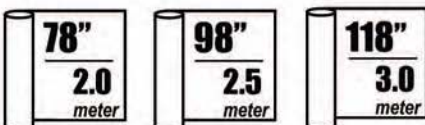

Available Widths