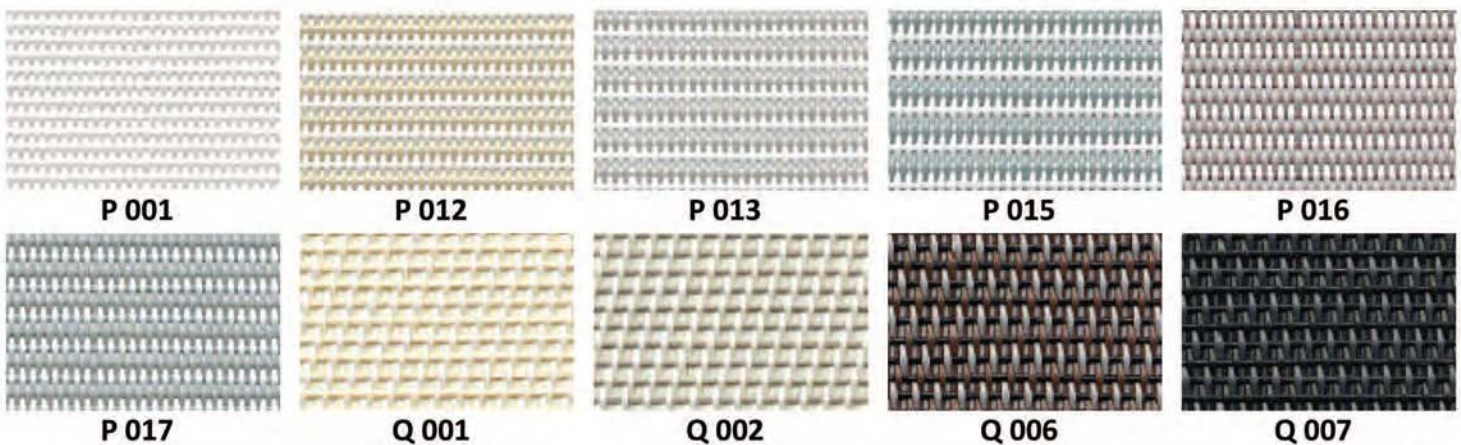

**WebbLok Solar Screen Shade Fabric - (level 5 price category)**

#WS910

**COLOR SELECTOR**

**SUNSHADOW®**

**4700 P,Q Series** Available in less than 1% openness factor

Actual colors may vary from the color on your screen due to monitor color restrictions.

### Available Widths