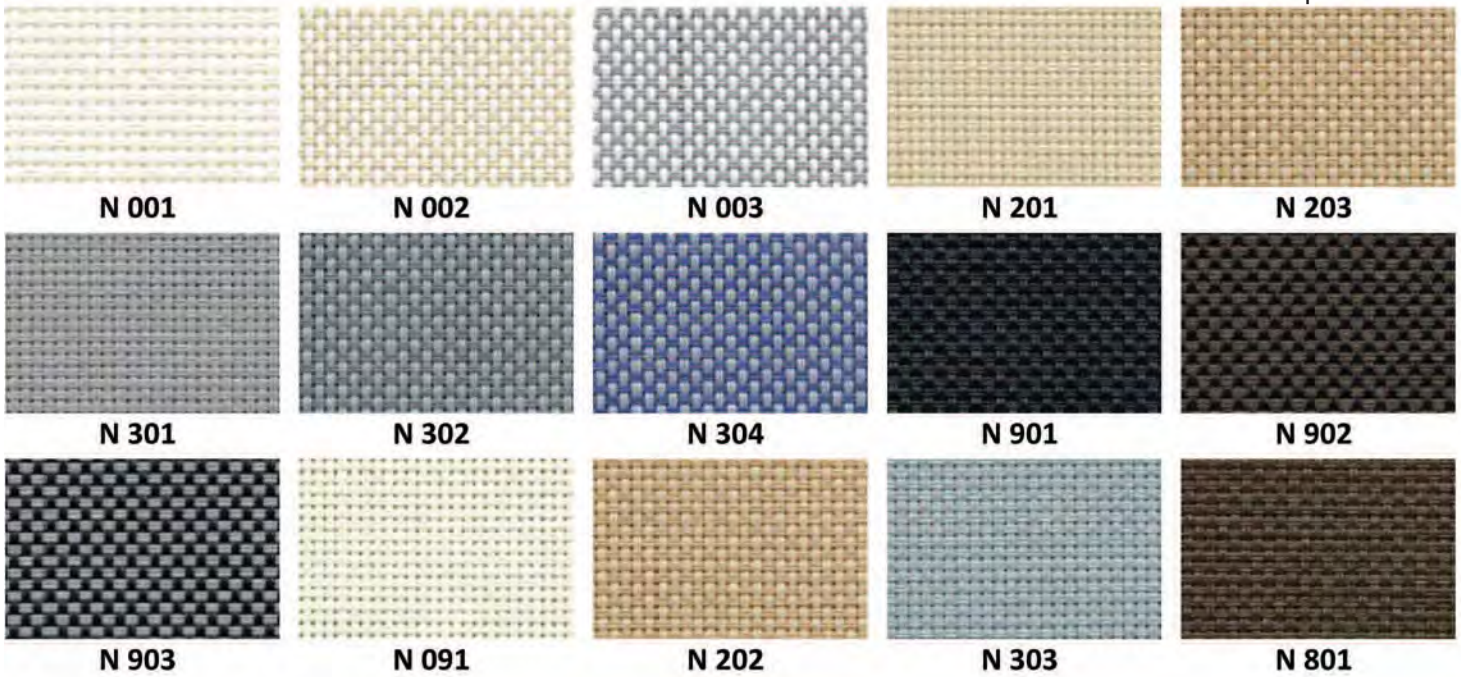

**WebbLok Solar Screen Shade Fabric - (level 5 price category)**

#WS910

**COLOR SELECTOR**

**SUNSHADOW®**

**4700 P,Q Series** Available in less than 1% openness factor

Actual colors may vary from the color on your screen due to monitor color restrictions.

# WebbLok Solar Screen Shade Fabric - (level 5 price category)

#WS910

# SUNSHADOW<sup>®</sup>

**3000 Net Series** Available in 1% openness factors

Actual colors may vary from the color on your screen due to monitor color restrictions.

### Available Widths