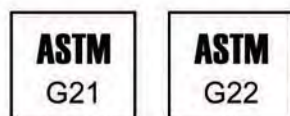

Anti-Bacteria