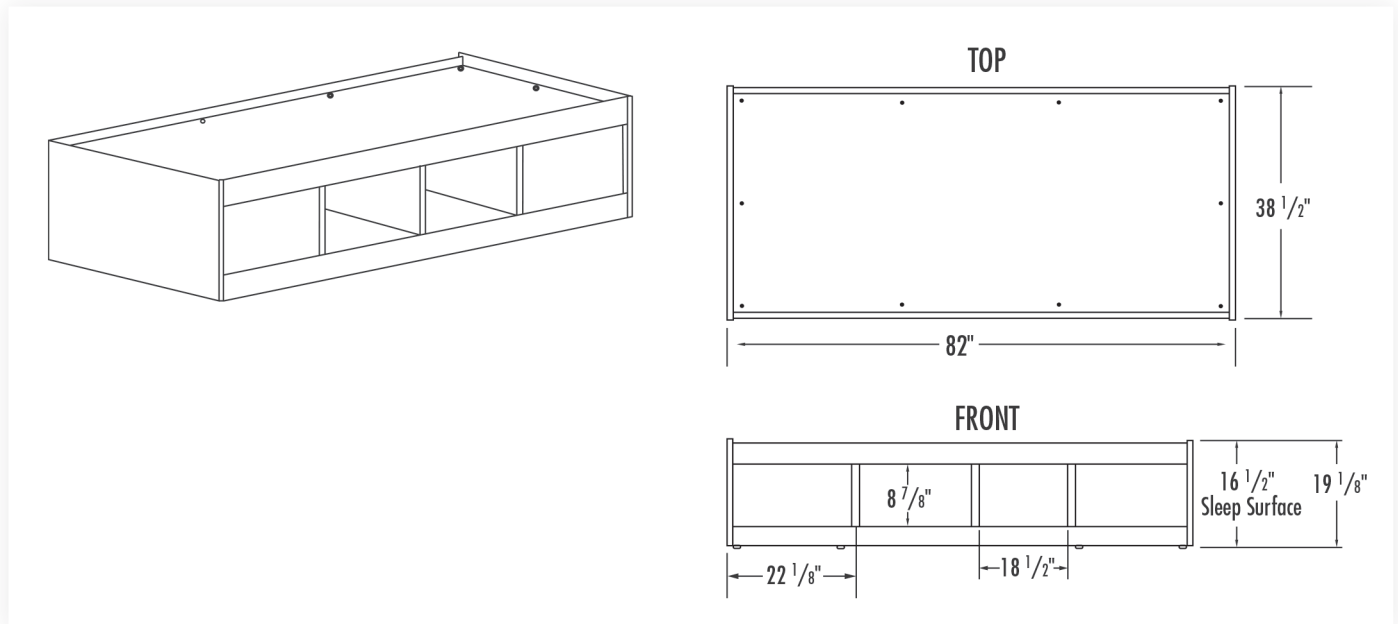

SUICIDE RESISTANT SAFEHOUSE CAPTAIN'S BED

#BF950

Overview

Residential room furnishing designed and engineered specifically for critical environments. Safehouse Captain's Bed features Dura-Ply™ construction and fits a standard 36" x 80" mattress.

Fabrication And Material

Bed is 3/4" plywood with natural hardwood veneer and impact resistant PVC edge bonding securely doweled and glued at strategic locations. Sturdy 3/4" plywood back is securely fastened to unit and can be removed to access concealed floor anchoring holes inside case. Features two centered built-in open storage compartments. Tamper-resistant fasteners and non-removable adjustable nonmar floor glides are standard. Made in the U.S.A.

Performance Test Standards Product tested to 750 lbs. Static load

Specifications

- Finish:** Catalyzed vinyl sealer coat plus catalyzed varnish top coat for wear resistance.
- Color:** Oak, Cherry
- Options:** Bottom Closure Panel and Wall Mount Headboard
- Weight:** 216 lbs.