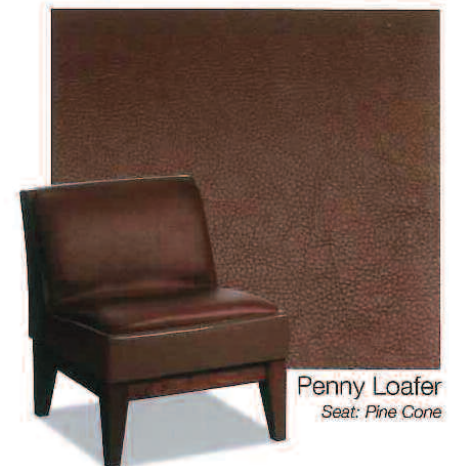

Combining Experience with Technology

Suicide Resistant Forté™ Armless Chair

#BF940

COLOR SELECTION SHEET

Forté Series Seating is available with coordinating upholstery. Each grade level is available in 8 fabric selections to coordinate with the 8 molded seat colors.

Example:

Fabric: Penny Loafer

Molded Seat: Pine Cone